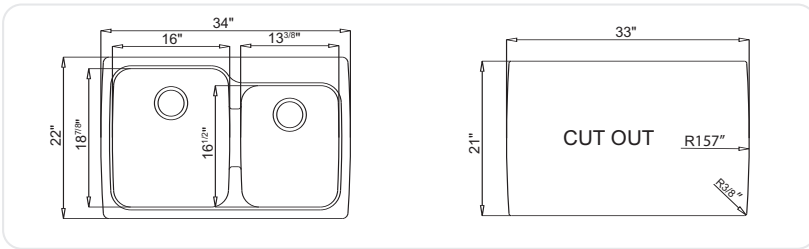

USA

Composite 2.0 Bowl
Self Rimming or Undermount

AS-US20

Features

- Part-drilled 1 3/8" faucet hole(s)
- Heat Resistant to 536°F
- Main Bowl depth 8" and Second Bowl depth 7"
- Extreme Impact Stain, Cut and Chip Resistant
- Self Rimming and Undermountable

GRANITE ROK®

Alpine White - AS-US20RNUSSK

Sahara Stone - AS-US20RHUSSK

ROK® METALLIC

Metallic Black - AS-US20RZUSSK

We reserve the right to amend specifications, weights, measures and colour availability without prior notice. *For color matched options, please see the Options & Accessories section. All measurements are in millimetres unless otherwise stated.